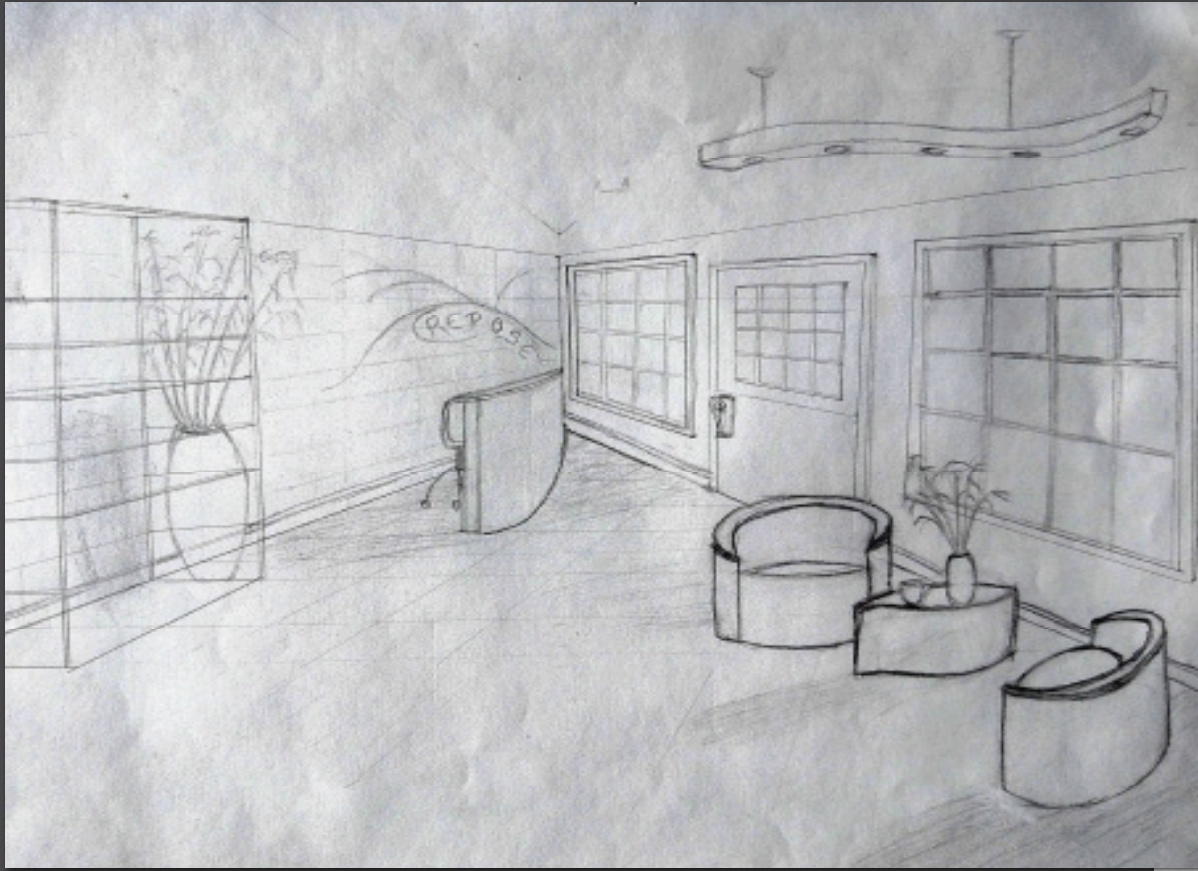

# PERSPECTIVE DRAWING

(FREEHAND/ NO RULER)

NYC SUBWAY ENVIRONMENT

## CONCEPT PERSPECTIVES - BEAUTY SALON

FROM TOP LEFT TO RIGHT TO BOTTOM:

- INITIAL DRAWING
- FROM FLOOR PLAN TO PERSPECTIVE
- FINAL RENDERING

## SALON CONCEPT - REVISED

- REFINED FINISHES
- LIGHTING DESIGN CONCEPT

## KITCHEN & BATH RENOVATION CONCEPT PERSPECTIVES

RE-IMAGINED SPACES FOR TINY HOME  
IN THE HUDSON VALLEY