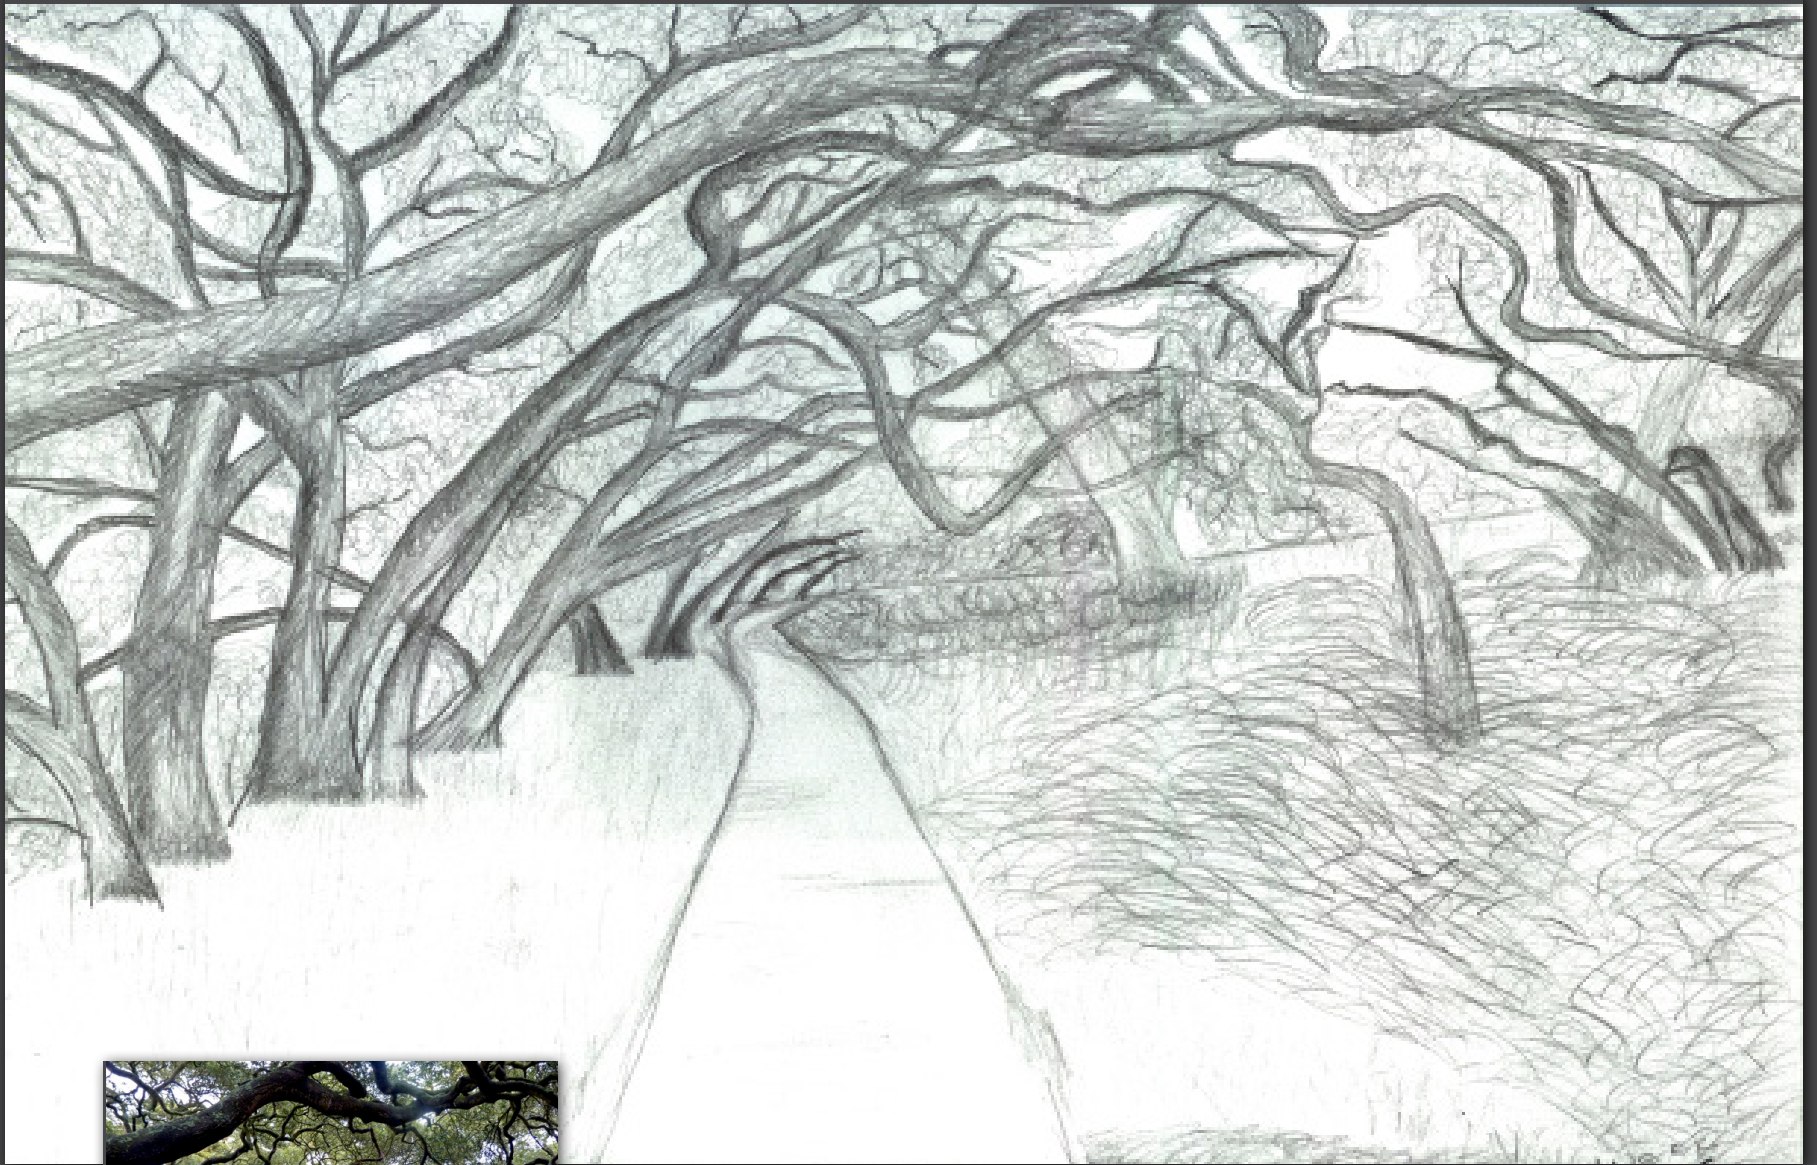

# HOMETOWN STREET PERSPECTIVE

FREEHAND DRAWINGS

FOREST PATH PERSPECTIVE

FREEHAND PENCIL DRAWING

# PERSPECTIVE DRAWING

(FREEHAND/ NO RULER)

NYC SUBWAY ENVIRONMENT

## CONCEPT PERSPECTIVES - BEAUTY SALON

FROM TOP LEFT TO RIGHT TO BOTTOM:

- INITIAL DRAWING
- FROM FLOOR PLAN TO PERSPECTIVE
- FINAL RENDERING