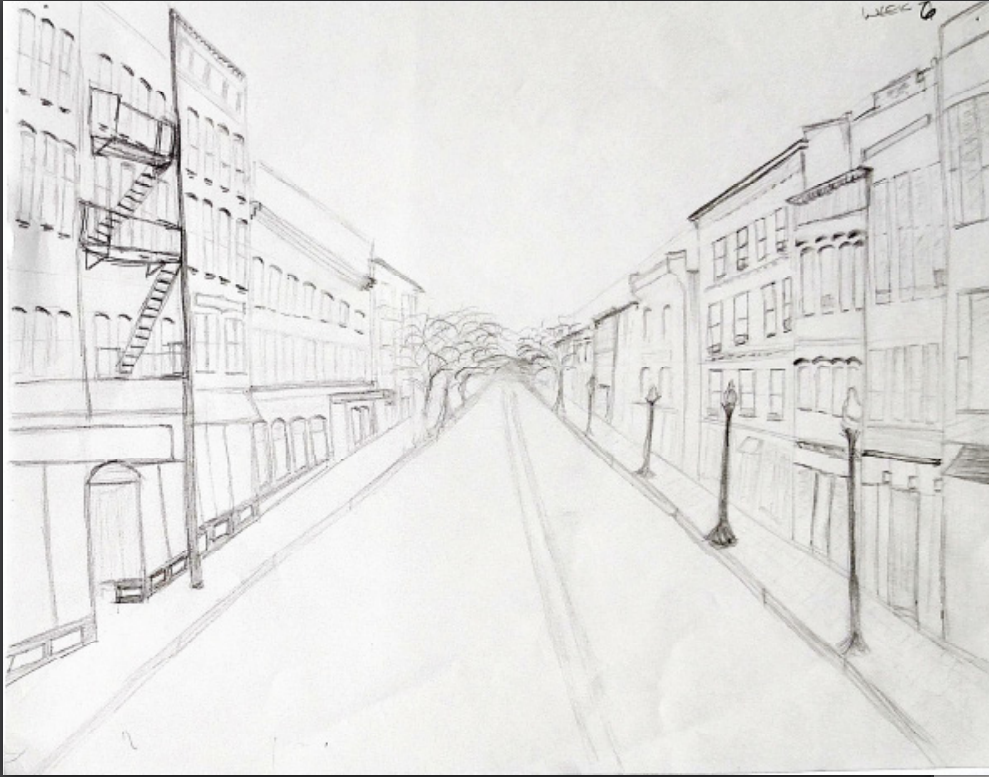

# PERSPECTIVE DRAWINGS

REPRESENTING:

- CITY PERSPECTIVES
- NATURAL SURROUNDING
- ROOM CONCEPTS

LINDA S KRUK  
PERSPECTIVE DRAWING  
PARSONS SCHOOL OF DESIGN

◀ KEYBOARD NAVIGATION ▶

# HOMETOWN STREET PERSPECTIVE

FREEHAND DRAWINGS

FOREST PATH PERSPECTIVE

FREEHAND PENCIL DRAWING

# PERSPECTIVE DRAWING

(FREEHAND/ NO RULER)

NYC SUBWAY ENVIRONMENT

## CONCEPT PERSPECTIVES - BEAUTY SALON

FROM TOP LEFT TO RIGHT TO BOTTOM:

- INITIAL DRAWING
- FROM FLOOR PLAN TO PERSPECTIVE
- FINAL RENDERING