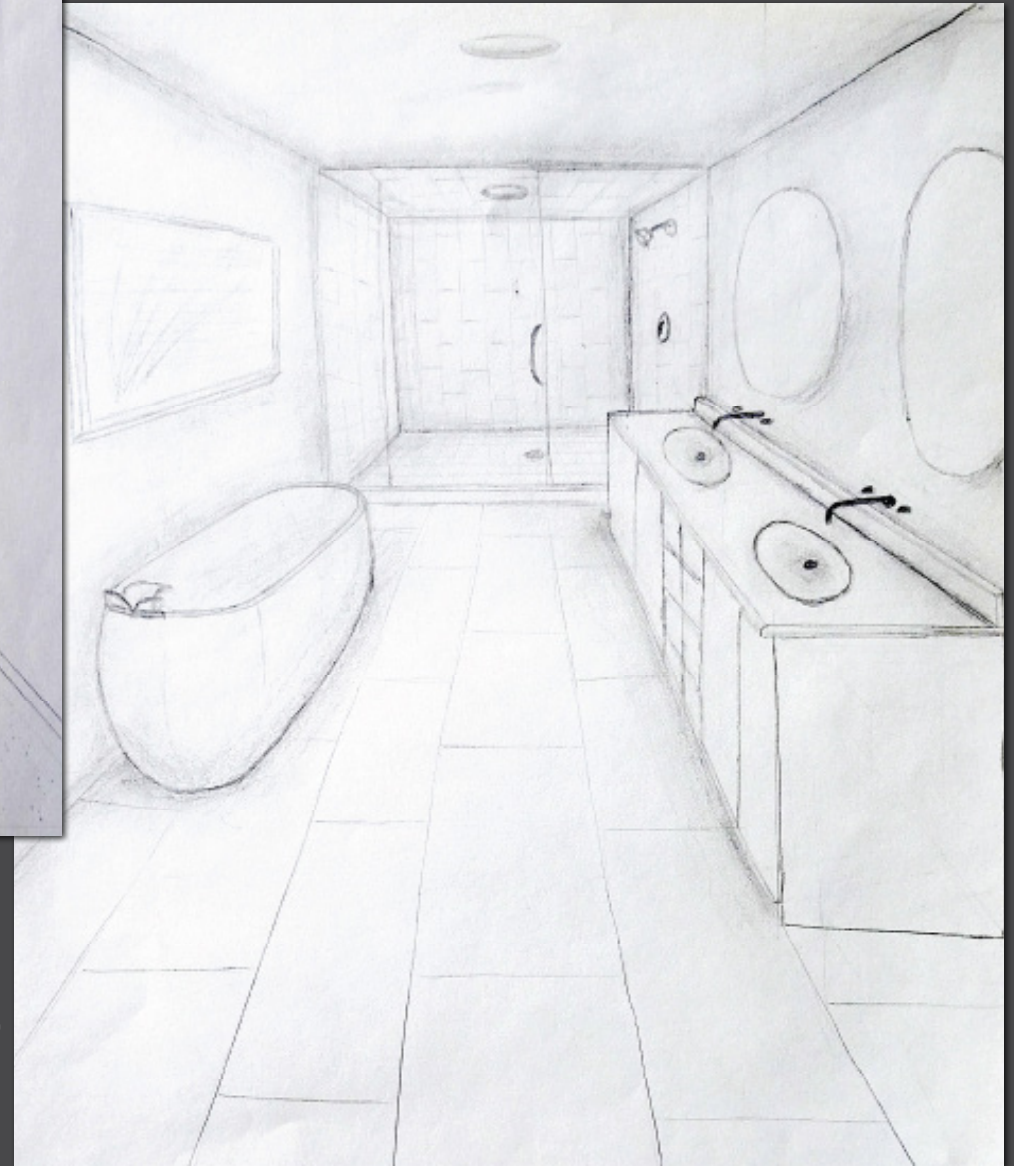

# PERSPECTIVE DRAWING

(FREEHAND/ NO RULER)

NYC SUBWAY ENVIRONMENT

## CONCEPT PERSPECTIVES - BEAUTY SALON

FROM TOP LEFT TO RIGHT TO BOTTOM:

- INITIAL DRAWING
- FROM FLOOR PLAN TO PERSPECTIVE
- FINAL RENDERING

## SALON CONCEPT - REVISED

- REFINED FINISHES
- LIGHTING DESIGN CONCEPT

## KITCHEN & BATH RENOVATION CONCEPT PERSPECTIVES

RE-IMAGINED SPACES FOR TINY HOME  
IN THE HUDSON VALLEY