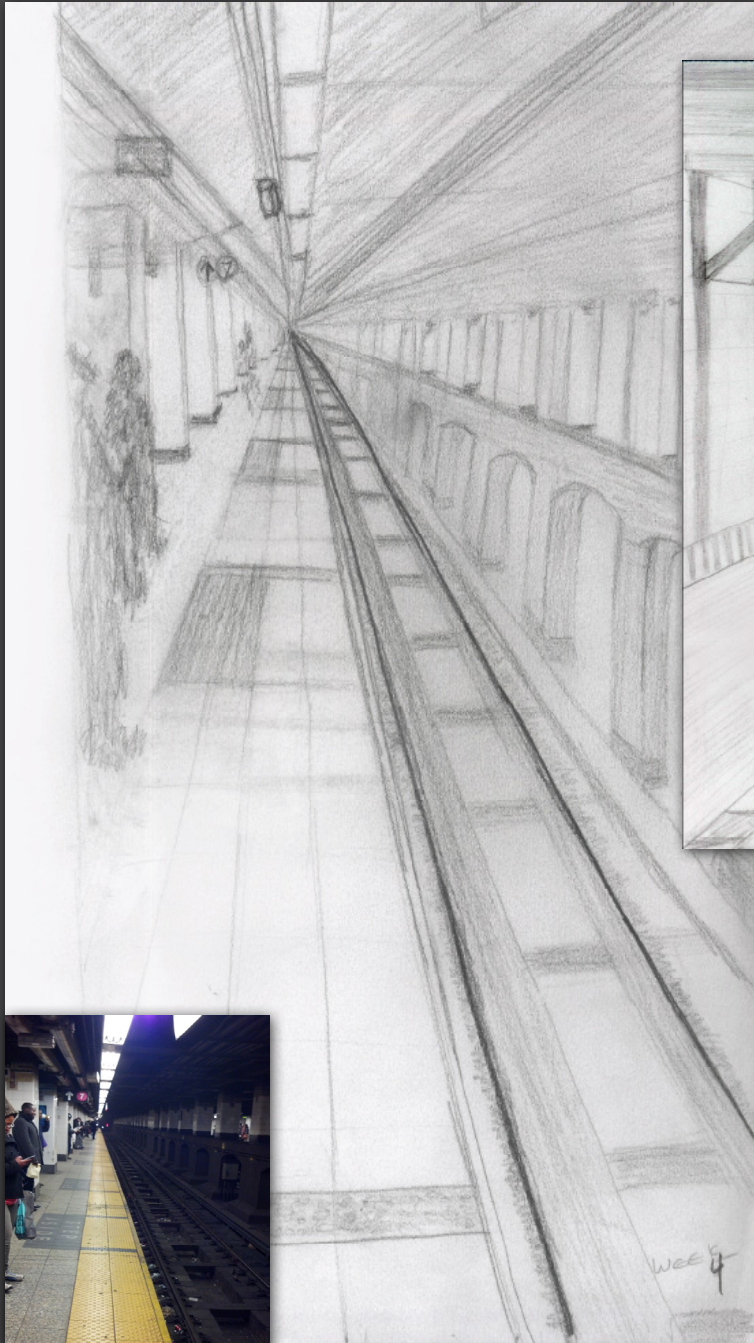

# HOMETOWN STREET PERSPECTIVE

FREEHAND DRAWINGS

FOREST PATH PERSPECTIVE

FREEHAND PENCIL DRAWING

# PERSPECTIVE DRAWING

(FREEHAND/ NO RULER)

NYC SUBWAY ENVIRONMENT

## CONCEPT PERSPECTIVES - BEAUTY SALON

FROM TOP LEFT TO RIGHT TO BOTTOM:

- INITIAL DRAWING
- FROM FLOOR PLAN TO PERSPECTIVE
- FINAL RENDERING

## SALON CONCEPT - REVISED

- REFINED FINISHES
- LIGHTING DESIGN CONCEPT