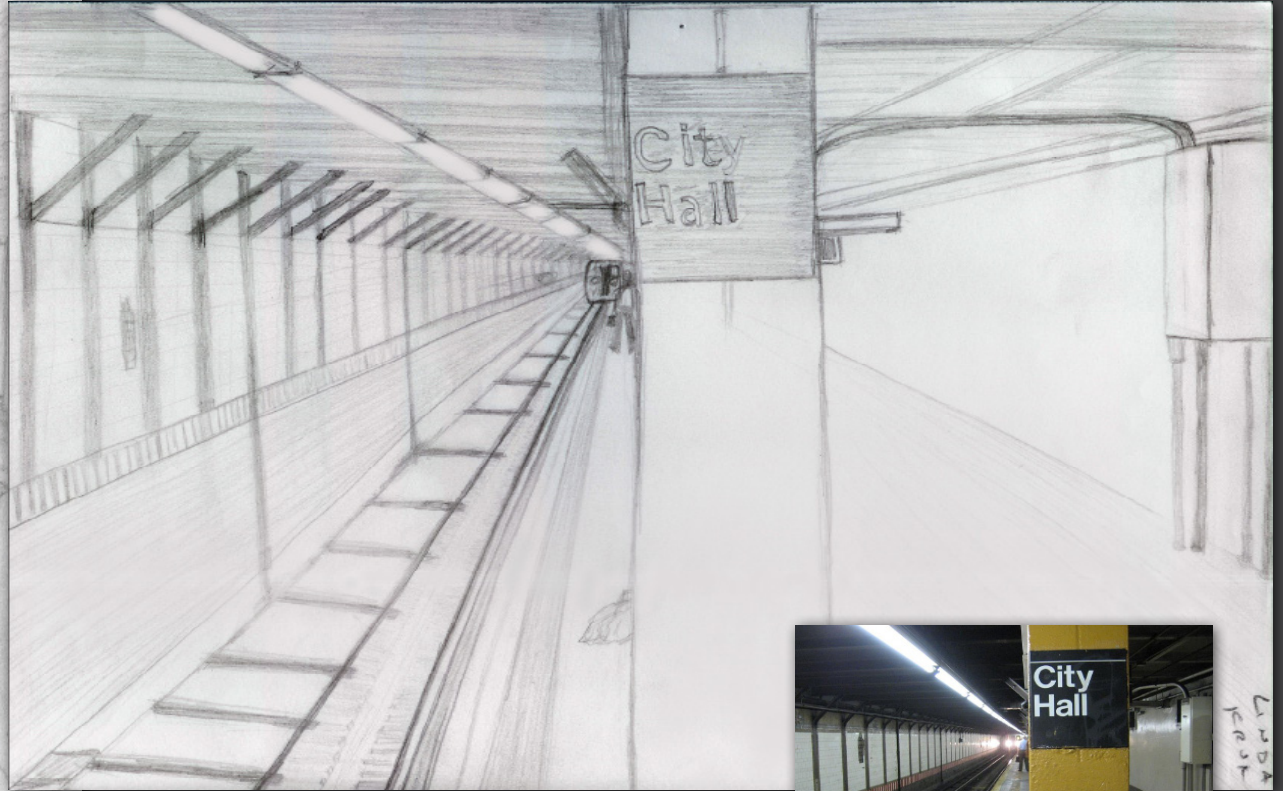

# HOMETOWN STREET PERSPECTIVE

FREEHAND DRAWINGS

FOREST PATH PERSPECTIVE

FREEHAND PENCIL DRAWING

# PERSPECTIVE DRAWING

(FREEHAND/ NO RULER)

NYC SUBWAY ENVIRONMENT

## CONCEPT PERSPECTIVES - BEAUTY SALON

FROM TOP LEFT TO RIGHT TO BOTTOM:

- INITIAL DRAWING
- FROM FLOOR PLAN TO PERSPECTIVE
- FINAL RENDERING

## SALON CONCEPT - REVISED

- REFINED FINISHES
- LIGHTING DESIGN CONCEPT